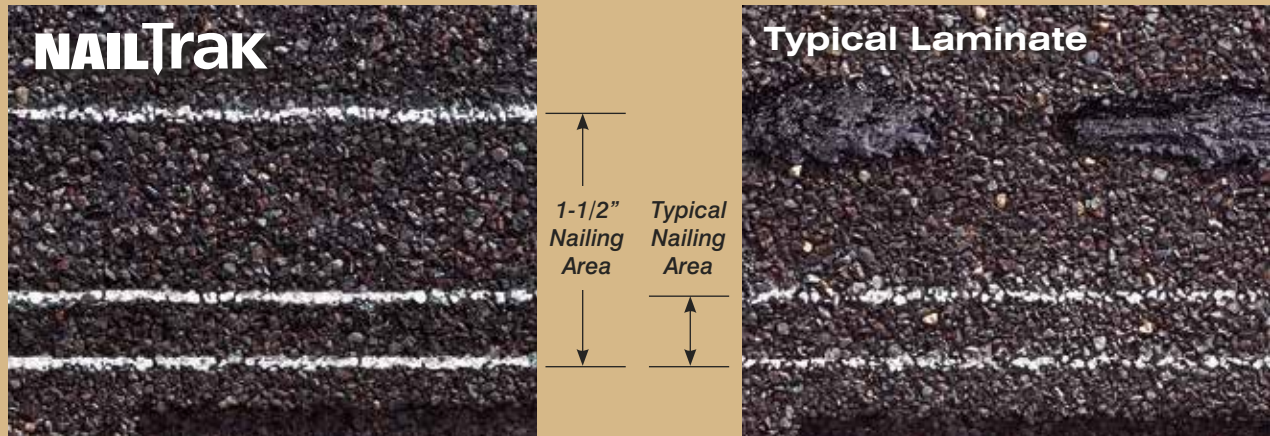

WIDER. Faster. Proven.

For the past 10 years, NailTrak™ has enabled installers to shingle with improved speed and accuracy. With a nailing area that's three times WIDER than typical laminate shingles, nails hit home with NailTrak. A feature on all Landmark Series shingles. Speed and accuracy result in lower labor costs.

No leaks. No de-lamination. No callbacks.
The cost of doing business has gone down with NailTrak.