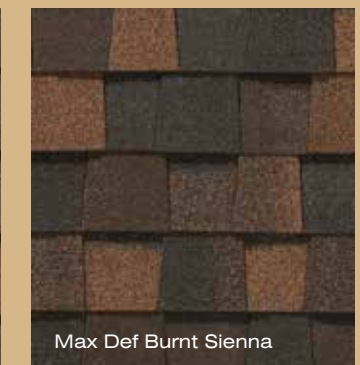

LANDMARK PRO color palette

Max Def Cobblestone Gray

Max Def Colonial Slate

Max Def Georgetown Gray

Max Def Resawn Shake

Max Def Weathered Wood

Max Def Driftwood

Max Def Prairie Wood

Max Def Burnt Sienna

Max Def Shenandoah

Max Def Atlantic Blue

Max Def Hunter Green

Max Def Heather Blend

Max Def Pewter

Max Def Moire Black

max def colors