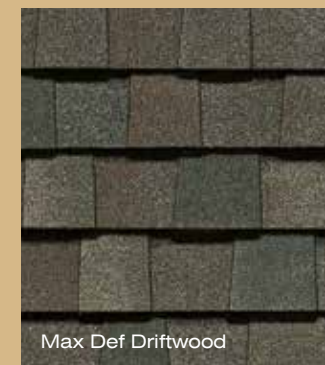

CertainTeed
LANDMARK® **PRO**

Designer Shingles

Shown in:
Roof - Max Def Driftwood
Siding - Northwoods® Single 7" Straight Edge
Rough-Split Shakes in Cypress
Monogram® Double 4" Clapboard in Natural Clay
Trim - Restoration Millwork® Trim in Natural White

LANDMARK PRO color palette

Max Def Cobblestone Gray

Max Def Colonial Slate

Max Def Georgetown Gray

Max Def Resawn Shake

Max Def Weathered Wood

Max Def Driftwood

Max Def Prairie Wood