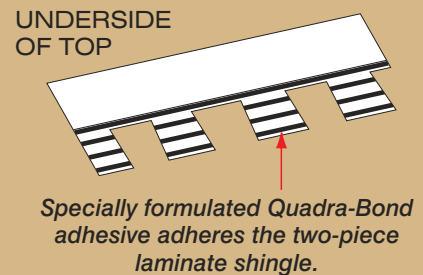

WIDER. Faster. Proven.

For the past 10 years, NailTrak™ has enabled installers to shingle with improved speed and accuracy. With a nailing area that's three times WIDER than typical laminate shingles, nails hit home with NailTrak. A feature on all Landmark Series shingles. Speed and accuracy result in lower labor costs.

No leaks. No de-lamination. No callbacks.
The cost of doing business has gone down with NailTrak.