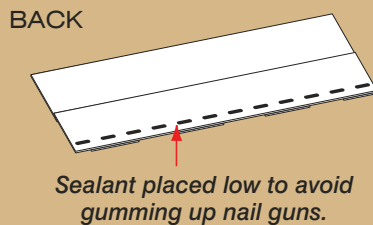

WIDER. Faster. Proven.

For the past 10 years, NailTrak™ has enabled installers to shingle with improved speed and accuracy. With a nailing area that's three times WIDER than typical laminate shingles, nails hit home with NailTrak. A feature on all Landmark Series shingles. Speed and accuracy result in lower labor costs.

No leaks. No de-lamination. No callbacks.
The cost of doing business has gone down with NailTrak.