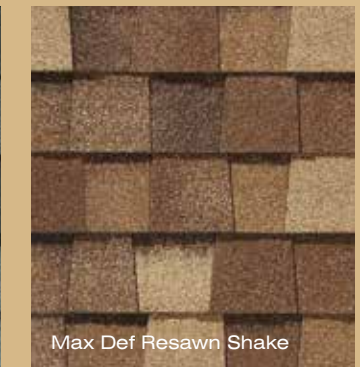

LANDMARK PRO color palette

Max Def Cobblestone Gray

Max Def Colonial Slate

Max Def Georgetown Gray

Max Def Resawn Shake

Max Def Weathered Wood

Max Def Driftwood

Max Def Prairie Wood

Max Def Burnt Sienna

Max Def Shenandoah

Max Def Atlantic Blue

Max Def Hunter Green

Max Def Heather Blend

Max Def Pewter

Max Def Moire Black

max def colors