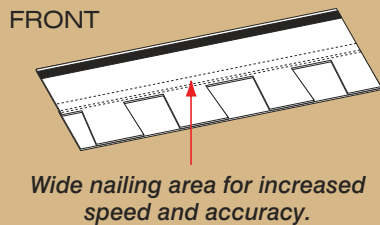

WIDER. Faster. Proven.

For the past 10 years, NailTrak™ has enabled installers to shingle with improved speed and accuracy. With a nailing area that's three times WIDER than typical laminate shingles, nails hit home with NailTrak. A feature on all Landmark Series shingles. Speed and accuracy result in lower labor costs.

No leaks. No de-lamination. No callbacks.
The cost of doing business has gone down with NailTrak.