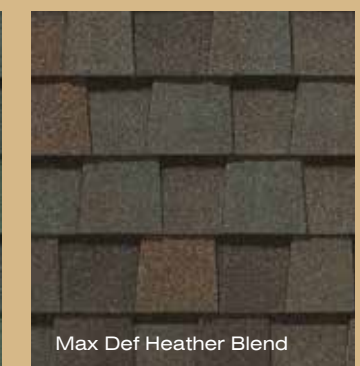

LANDMARK PRO color palette

Max Def Cobblestone Gray

Max Def Colonial Slate

Max Def Georgetown Gray

Max Def Resawn Shake

Max Def Weathered Wood

Max Def Driftwood

Max Def Prairie Wood

Max Def Burnt Sienna

Max Def Shenandoah

Max Def Atlantic Blue

Max Def Hunter Green

Max Def Heather Blend

Max Def Pewter

Max Def Moire Black

max def colors